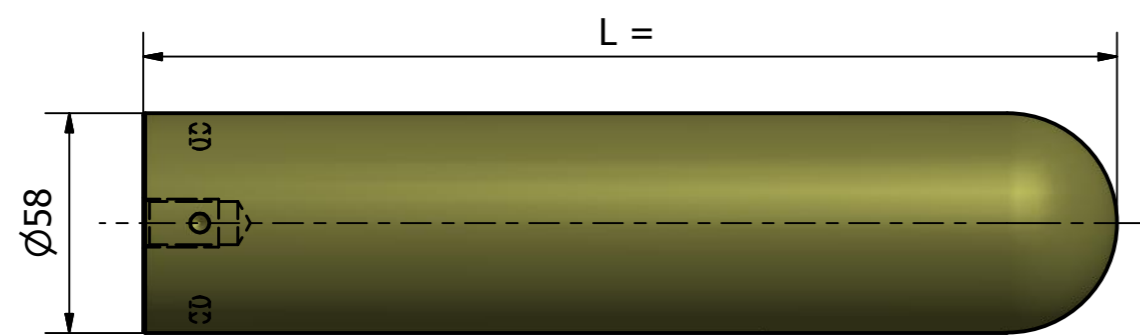

Standard Spherical Sonotrodes

L = 131 ; 261mm

L = 128 ; 256 ; 379.6 ; 503.8 ; 629.8 mm
 757.1 ; 884.5 ; 1010.7 ; 1134.6 ; 1255.1 mm

Segmented Spherical Sonotrodes

L = 239 ; 351 ; 463 mm

L = 235 ; 247.6 mm

Designed by Claudio	Checked by	Approved by	Date 14.06.2011	Date 14.06.2011
			I-Sonicator Family	
			Edition	Sheet 1 / 1