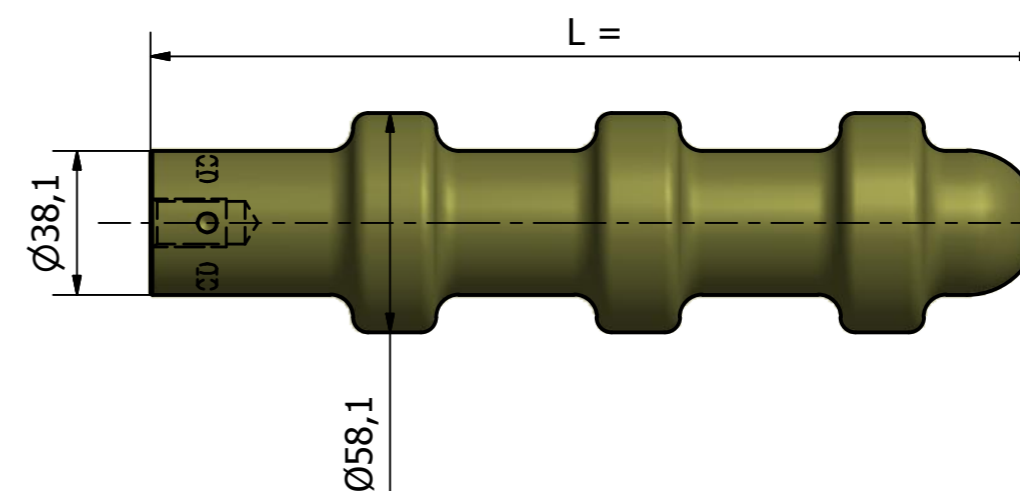

Standard Spherical Sonotrodes

L = 131 ; 261mm

L = 128 ; 256 ; 379.6 ; 503.8 ; 629.8 mm
 757.1 ; 884.5 ; 1010.7 ; 1134.6 ; 1255.1 mm

Segmented Spherical Sonotrodes

L = 239 ; 351 ; 463 mm

L = 235 ; 247.6 mm

Designed by Claudio	Checked by	Approved by	Date 14.06.2011	Date 14.06.2011
			I-Sonicator Family	
			Edition	Sheet 1 / 1