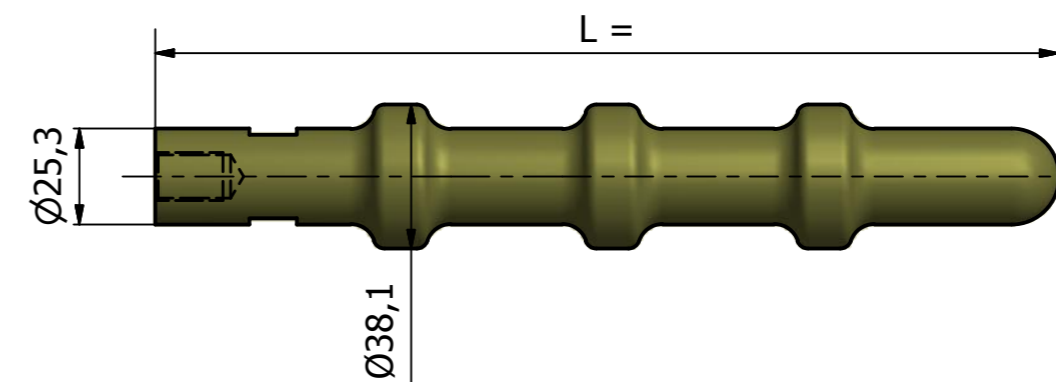

Standard Spherical Sonotrodes

L = 131 ; 261mm

L = 128 ; 256 ; 379.6 ; 503.8 ; 629.8 mm
 757.1 ; 884.5 ; 1010.7 ; 1134.6 ; 1255.1 mm

Segmented Spherical Sonotrodes

L = 239 ; 351 ; 463 mm

L = 235 ; 247.6 mm

Designed by Claudio	Checked by	Approved by	Date 14.06.2011	Date 14.06.2011
			I-Sonicator Family	
			Edition	Sheet 1 / 1