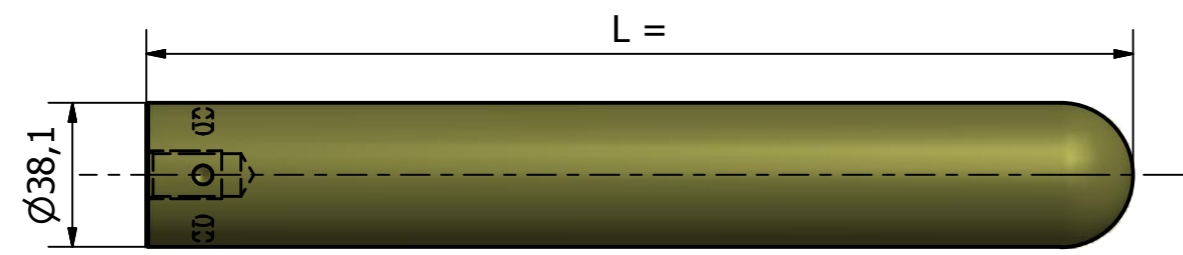

Standard Spherical Sonotrodes

L = 131 ; 261mm

L = 128 ; 256 ; 379.6 ; 503.8 ; 629.8 mm
 757.1 ; 884.5 ; 1010.7 ; 1134.6 ; 1255.1 mm

Segmented Spherical Sonotrodes

L = 239 ; 351 ; 463 mm

L = 235 ; 247.6 mm

Designed by Claudio	Checked by	Approved by	Date 14.06.2011	Date 14.06.2011
			I-Sonicator Family	
			Edition	Sheet 1 / 1